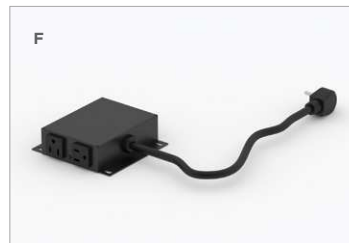

HON

Coordinate™

3-LEG BASE AND ACCESSORIES

HEIGHT-ADJUSTABLE BASE

COORDINATE BASES HAVE TURNED THE CORNER

The new Coordinate 3-Leg height-adjustable base for corner configurations gives people more control over their posture and their space. This 3-stage base can support a single corner cove or two separate workspaces, which creates the flexibility to work in open plan workstations or private offices. Studies show that standing periodically throughout the day has many health benefits, and this new base can be effortlessly raised and lowered to provide a healthy alternative while adapting to any individual's preferences. Adapt your workstation to your needs...up, down, or anywhere in between.

C. MAXIMIZE SPACE

Adding sit-to-stand functionality makes the most of smaller spaces by offering multiple worksurface heights in a single workstation.

D. MEMORY CONTROLLER

This optional feature quickly raises or lowers the worksurface to one of four preset heights at the touch of a button.

E. CORNER COVE EXTENSION KIT

Add this extension kit to Coordinate 2-leg bases to support right-handed or left-handed corner cove workspaces.

F. POWER MODULE

Route power to the table top through modules that connect to worksurface grommets. The 10' cord easily reaches wall or floor outlets, and the wire management neatly organizes cables.