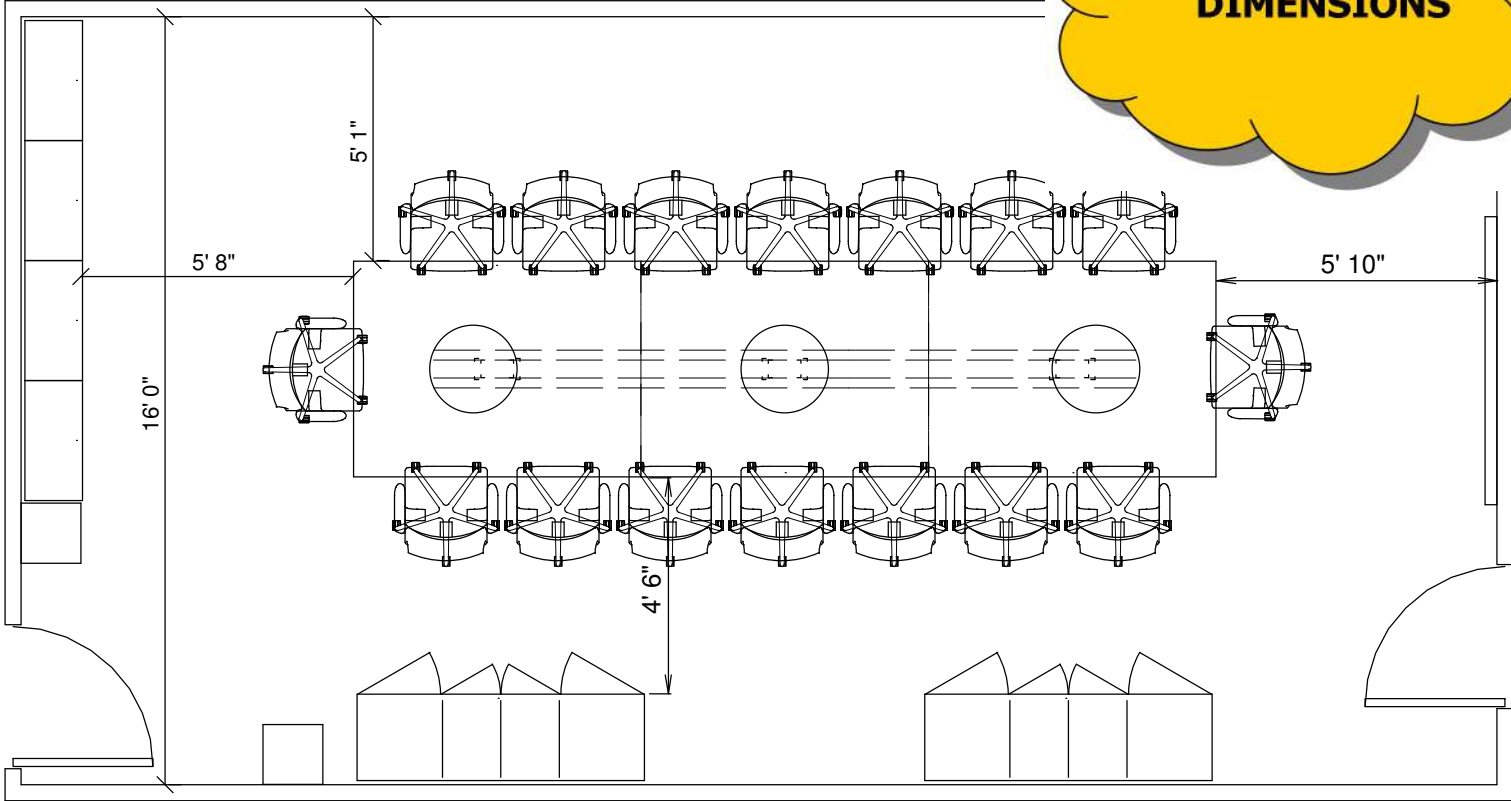

**PLAN VIEW
WITH
DIMENSIONS**

ABC COMPANY / CONFERENCE OPTION 1

Scale: 1/4" = 1' 0"

3D VIEWS

3D VIEWS

**COLOR
RENDERINGS**

**COLOR
RENDERINGS**