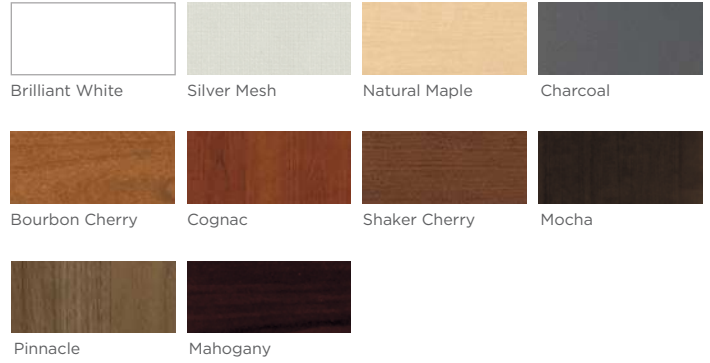

MESH BACK AND HEADREST
 Endorse can be specified in one of six ilira-stretch M4 mesh colors. An optional headrest can be added to the mid-back task and big and tall models.

WELCOME INTERACTION

People thrive when given the ability to seamlessly transition from focused, heads-down tasks to collaborative shared environments. Endorse brings design consistency to every space, from welcoming areas to workstations. Beyond the cohesive aesthetic, the collection enables productivity by supporting informal interactions with a variety of seating and table solutions that deliver comfort, convenience and connectivity.

Shown with Preside and Contain.
Inspired by HON color palette Sprout.

ENDORSE TABLES

Choose from a selection of rich woodgrain or solid laminate finish options.

TOP LAMINATES

EDGE BAND LAMINATES

POWER GROMMETS