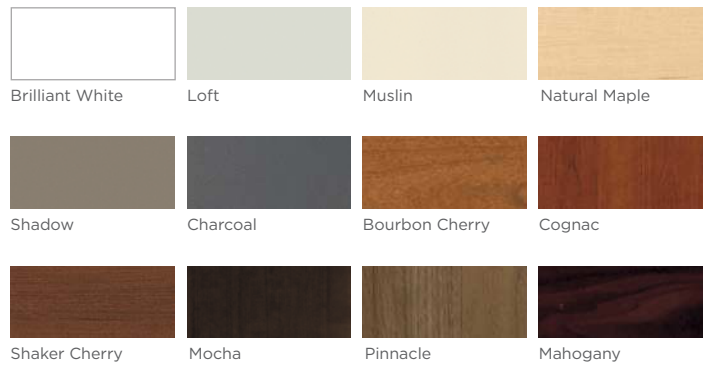

Shown with Preside and Contain.
Inspired by HON color palette Sprout.

ENDORSE TABLES

Choose from a selection of rich woodgrain or solid laminate finish options.

TOP LAMINATES

EDGE BAND LAMINATES

POWER GROMMETS