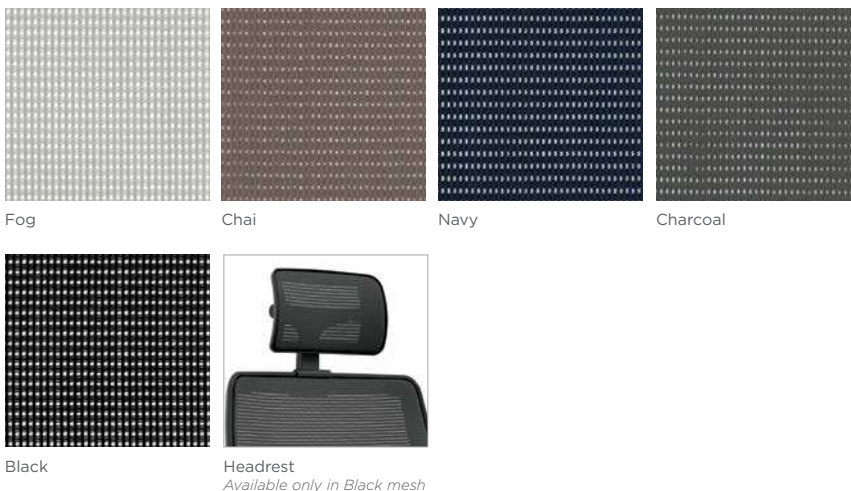

CONTROL OPTIONS
 Endorse offers four tilt control options, from the basic swivel-tilt to the highly advanced synchro-tilt mechanism that supports a wider range of postures.

ARM OPTIONS
 Black urethane or Polished Aluminum fixed arms provide additional stability, while the height-adjustable or fully adjustable arms create customizable comfort.