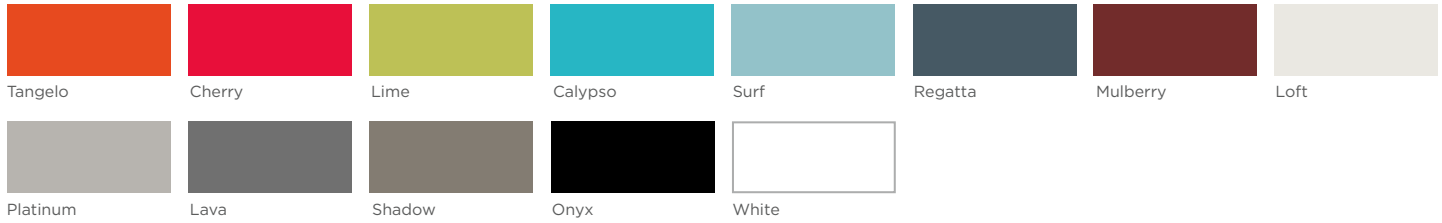

COLLABORATIVE ENVIRONMENTS

Motivate blends into a variety of environments. Being lightweight and agile, Motivate is ideal for collaborative areas that serve multiple functions throughout your space.

Motivate inspired by Academy palette.
hon.com/fabrics-finishes

A SPECTRUM OF COLOR

Thirteen vibrant colors complement any setting or personal taste.

MEET THE MOTIVATE FAMILY
The Motivate offering from left to right, including: task chair, stool, nesting/stacking, high density stacker, four-leg stacker and task stool.