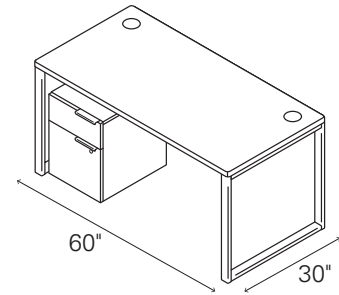

**TABLE DESK WITH MOBILE PEDESTAL
(NON-HANDED)**

VS6060L1B

Worksurface is Silver Mesh, Low Credenza and Overhead Cabinet are Harvest, O-Leg Supports and grommets are Platinum Metallic.

QTY	DESCRIPTION	MODEL	LIST PRICE	PRICE EXTENSION
1	Rectangle Worksurface with External Support Channel	HLSLR3060W*	\$473	\$473
2	O-Leg Support for Worksurface	HLSL3028O	\$352	\$704
1	Low Credenza, 2 File/2 Box	HLSL2060LD4	\$1,462	\$1,462
1	Overhead Cabinet with 4 Doors	HLSL1460D	\$1,161	\$1,161
1	O-Leg Support for Overhead Cabinet (Pair)	HLSL650S	\$472	\$472
TOTAL:			\$4,272	