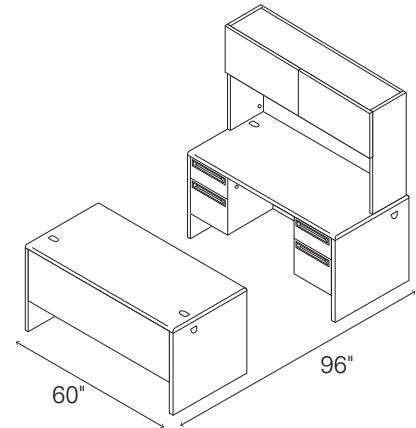

WORKSTATION