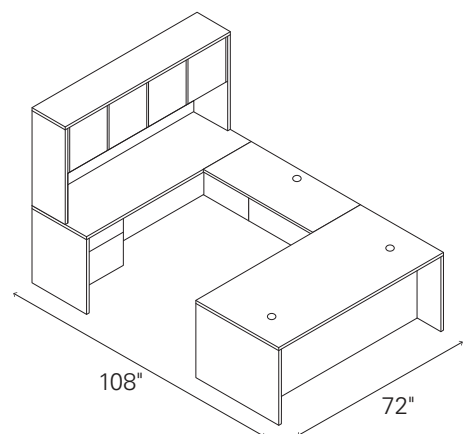

**U-STATION WITH STACK-ON STORAGE
(RIGHT DESK/LEFT CREDENZA)**