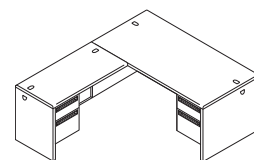

What is a Bundled Solution?

A bundled solution is comprised of several individual components and is ordered with a single, all-encompassing number (SKU).

Why Bundles?

With bundles, you identify one SKU rather than multiple models/SKUs. Order one SKU and get everything you need!

How do you order a bundle?

Get everything in this picture with one number.

Still Prefer Ordering Individual Components?

You can do that! See the "bundle components" section for individual item SKUs.

Contemporary U-Station SKU

VC7292U1B

With this bundle you get the following components:

Availability

Specific bundle options are now available in the following HON Series:

38000