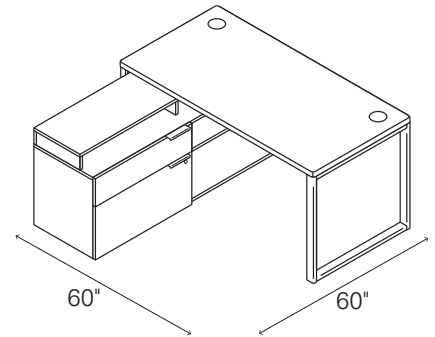

VOI® Bundles Typical

VS6060L4B

Worksurface is Silver Mesh, Low Credenza and Layering Shelf are Harvest, O-Leg Supports and grommets are Platinum Metallic.

QTY	DESCRIPTION	MODEL	LIST PRICE	PRICE EXTENSION
1	Rectangle Worksurface with External Support Channel	HLSLR3060W*	$473	$473
2	O-Leg Support for Worksurface	HLSL30280	$352	$704
1	Low Credenza, Left-hand Drawers	HLSL2060LL2	$1,254	$1,254
1	Layering Shelf	HLSL1460LS	$364	$364
TOTAL:			$2,795	

**SMALL FOOTPRINT L-STATION
(LEFT HANDED, LOW CREDENZA)**

VS6060L5B

Worksurface is Silver Mesh, Low Credenza and Overhead Cabinet are Harvest, O-Leg Supports and grommets are Platinum Metallic.

QTY	DESCRIPTION	MODEL	LIST PRICE	PRICE EXTENSION
1	Rectangle Worksurface with External Support Channel	HLSLR3060W*	$473	$473
2	O-Leg Support for Worksurface	HLSL30280	$352	$704
1	Low Credenza, Right-hand Drawers	HLSL2060LR2	$1,254	$1,254
1	Overhead Cabinet with 4 Doors	HLSL1460D	$1,161	$1,161
1	O-Leg Support for Overhead Cabinet (Pair)	HLSL650S	$472	$472
TOTAL:			$4,064