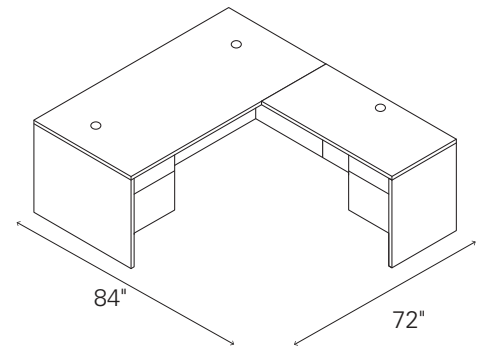

**CONTEMPORARY L-STATION
(NON-HANDED)**

*Worksurface models HLSLR3060W and HLSLR3072W can only be ordered with bundles.

10500 SERIES™ Bundles Typical

Mahogany
H105LL7284N

Harvest
H105LL7284C

QTY	DESCRIPTION	MODEL	LIST PRICE	PRICE EXTENSION
1	Left Pedestal Desk	H10586L	\$1,182	\$1,182
1	Right Return	H10515R	\$837	\$837
TOTAL:			\$2,019	