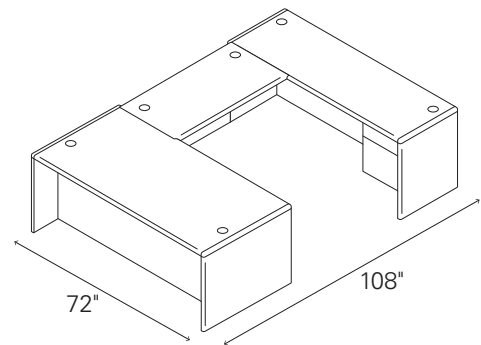

U-STATION (LEFT DESK, RIGHT CREDENZA)