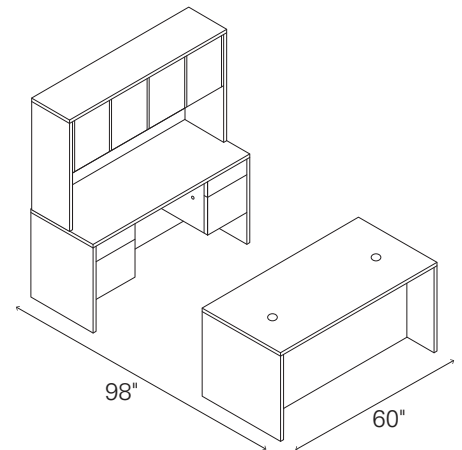

DESK CREDENZA STACK-ON #1

Mahogany
H105DCH7298N

Harvest
H105DCH7298C

QTY	DESCRIPTION	MODEL	LIST PRICE	PRICE EXTENSION
1	Double Pedestal Desk	H10593	$1,391	$1,391
1	Double Pedestal Credenza	H10543	$1,240	$1,240
1	Stack-on Storage	H10534	$1,011	$1,011
TOTAL:			$3,642