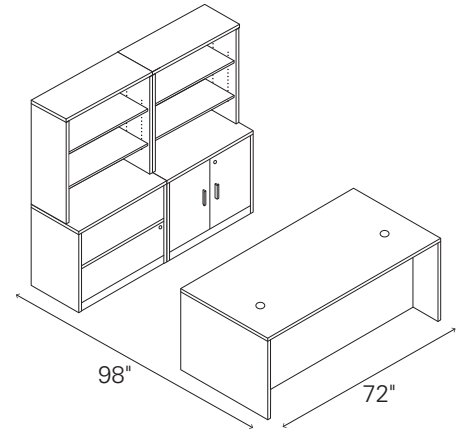

10500 SERIES™ Bundles Typical

Mahogany
H105DLH7298N

Harvest
H105DLH7298C

QTY	DESCRIPTION	MODEL	LIST PRICE	PRICE EXTENSION
1	Double Pedestal Desk	H10593	$1,391	$1,391
2	Bookcase Hutch	H105292	$570	$1,140
1	2-Drawer Lateral File	H10563	$973	$973
1	Storage Cabinet with Doors	H105291	$781	$781
TOTAL:			$4,285	

STORAGE WORKSTATION

Mahogany
H105DCH6098N

Harvest
H105DCH6098C

QTY	DESCRIPTION	MODEL	LIST PRICE	PRICE EXTENSION
1	Double Pedestal Desk	H10573	$1,172	$1,172
1	Double Pedestal Credenza	H10565	$1,172	$1,172
1	Stack-on Storage	H105324	$943	$943
TOTAL:			$3,287