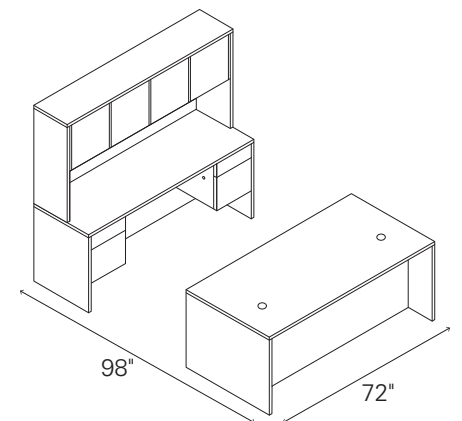

DESK CREDENZA STACK-ON #2

BUNDLES