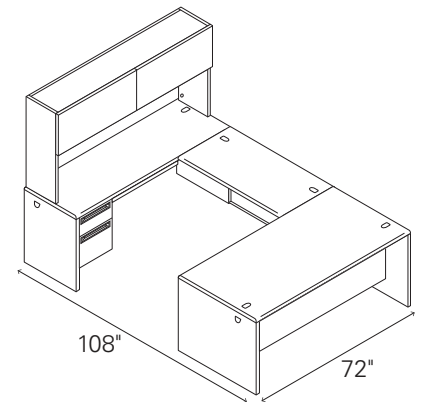

**U-STATION WITH HUTCH
(RIGHT DESK/LEFT CREDENZA)**