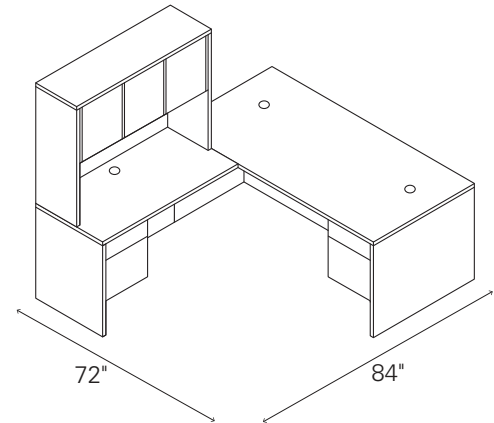

**L-STATION WITH STACK-ON STORAGE
(LEFT DESK/RIGHT RETURN)**

BUNDLES

10500 SERIES™ Bundles Typicals

Mahogany
H105LRH7284N

Harvest
H105LRH7284C

QTY	DESCRIPTION	MODEL	LIST PRICE	PRICE EXTENSION
1	Right Pedestal Desk	H10585R	\$1,182	\$1,182
1	Left Return	H10516L	\$837	\$837
1	Stack-on Storage	H105323	\$850	\$850
TOTAL:			\$2,869	