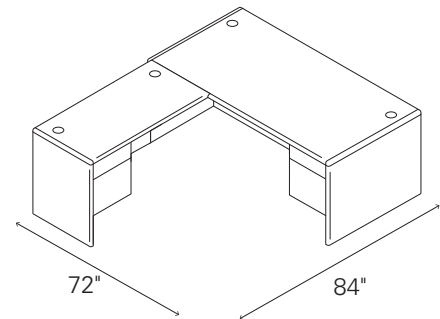

L-STATION (RIGHT DESK, LEFT RETURN)

Mahogany
H107UL72108N

QTY	DESCRIPTION	MODEL	LIST PRICE	PRICE EXTENSION
1	Left Pedestal Desk	H10786L	$1,346	$1,346
1	Right Pedestal Credenza	H10745R	$1,181	$1,181
1	Bridge	H10770	$409	$409
TOTAL:			$2,936