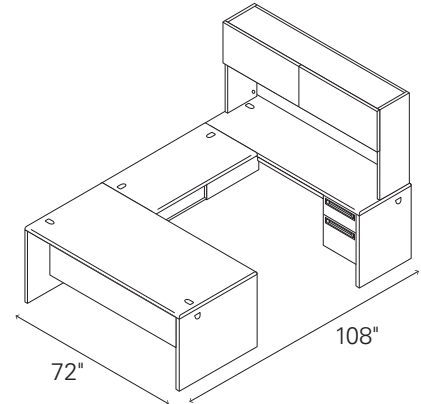

38000 SERIES™ Bundles Typical

Mahogany/Charcoal
H38ULH72108NS2

Harvest/Putty
H38ULH72108CL2

QTY	DESCRIPTION	MODEL	LIST PRICE	PRICE EXTENSION
1	Single Pedestal Desk, Left	H38294L	$1,721	$1,721
1	Single Pedestal Credenza, Right	H38856R	$1,428	$1,428
1	Hutch without Doors	H386572N	$908	$908
1	Flipper Doors, Pair	H387215	$564	$564
1	Bridge	H38210	$579	$579
TOTAL:			$5,200	

**U-STATION WITH HUTCH
(LEFT DESK/RIGHT CREDENZA)**

Mahogany/Charcoal
H38DCH6096NS2

Harvest/Putty
H38DCH6096CL2

QTY	DESCRIPTION	MODEL	LIST PRICE	PRICE EXTENSION
1	Double Pedestal Desk	H38155	$1,650	$1,650
1	Double Pedestal Credenza	H38852	$1,611	$1,611
1	Hutch without Doors	H386560N	$798	$798
1	Flipper Doors, Pair	H386015	$531	$531
TOTAL:			$4,590