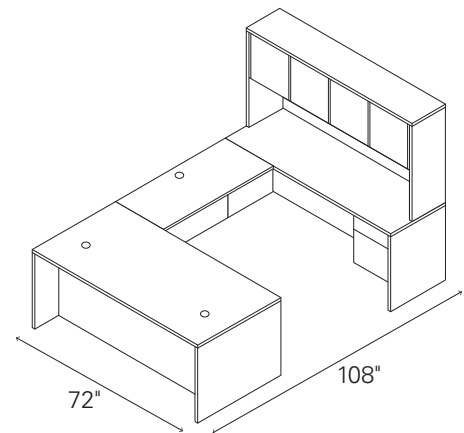

**U-STATION WITH STACK-ON STORAGE
(LEFT DESK/RIGHT CREDENZA)**

Mahogany
H105URH72108N

Harvest
H105URH72108C

QTY	DESCRIPTION	MODEL	LIST PRICE	PRICE EXTENSION
1	Right Pedestal Desk	H10585R	$1,182	$1,182
1	Left Pedestal Credenza	H10546L	$1,023	$1,023
1	Bridge	H10570	$364	$364
1	Stack-on Storage	H10534	$1,011	$1,011
TOTAL:			$3,580