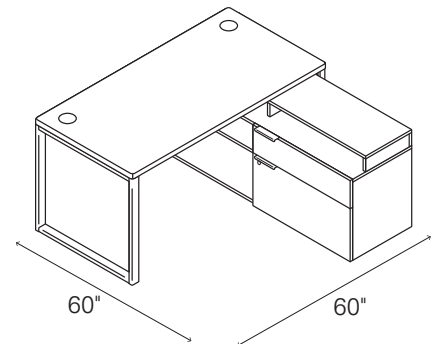

**SMALL FOOTPRINT L-STATION
(RIGHT HANDED, LOW CREDENZA)**

*Worksurface model **HLSLR3060W** can only be ordered with bundles.