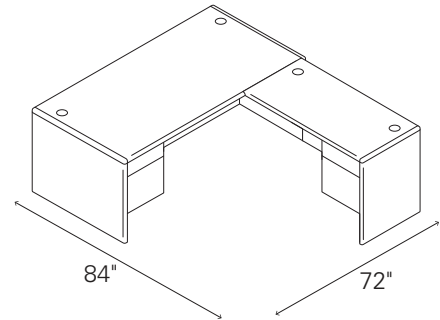

10700 SERIES™ Bundles Typicals

Mahogany
H107LL7284N

QTY	DESCRIPTION	MODEL	LIST PRICE	PRICE EXTENSION
1	Left Pedestal Desk	H10786L	$1,346	$1,346
1	Right Return	H10715R	$905	$905
TOTAL:			$2,251	

L-STATION (LEFT DESK, RIGHT RETURN)

Mahogany
H107LR7284N

QTY	DESCRIPTION	MODEL	LIST PRICE	PRICE EXTENSION
1	Right Pedestal Desk	H10785R	$1,346	$1,346
1	Left Return	H10716L	$905	$905
TOTAL:			$2,251