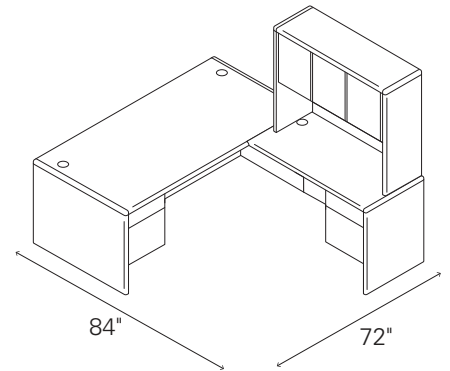

**L-STATION WITH STACK-ON STORAGE
(LEFT DESK, RIGHT RETURN)**

Mahogany
H107LRH7284N

QTY	DESCRIPTION	MODEL	LIST PRICE	PRICE EXTENSION
1	Right Pedestal Desk	H10785R	$1,346	$1,346
1	Left Return	H10716L	$905	$905
1	Stack-on Storage	H107313	$1,067	$1,067
TOTAL:			$3,318