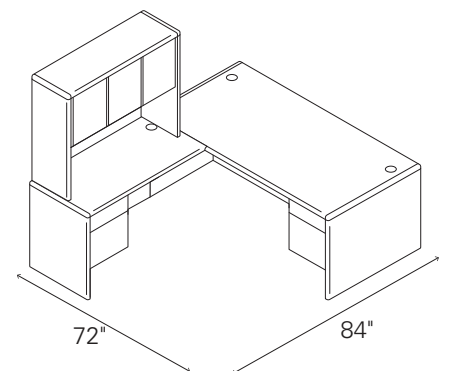

**L-STATION WITH STACK-ON STORAGE
(RIGHT DESK, LEFT RETURN)**