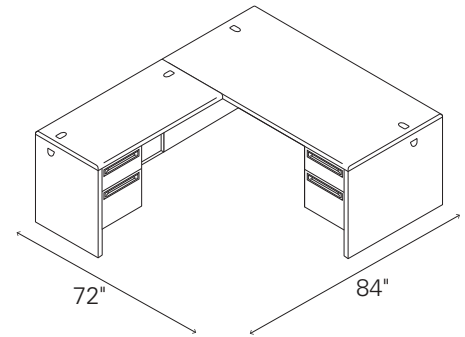

L-STATION (RIGHT DESK/LEFT RETURN)

Mahogany/Charcoal
H38URH72108NS2

Harvest/Putty
H38URH72108CL2

QTY	DESCRIPTION	MODEL	LIST PRICE	PRICE EXTENSION
1	Single Pedestal Desk, Right	H38293R	$1,721	$1,721
1	Single Pedestal Credenza, Left	H38855L	$1,428	$1,428
1	Hutch without Doors	H386572N	$908	$908
1	Flipper Doors, Pair	H387215	$564	$564
1	Bridge	H38210	$579	$579
TOTAL:			$5,200