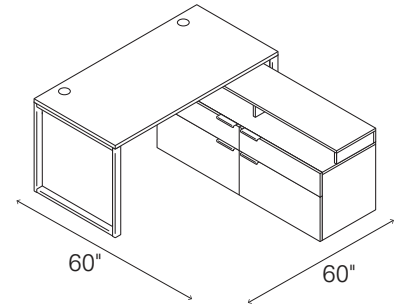

VOI® Bundles Typical

VS6060L2B

Worksurface is Silver Mesh, Low Credenza and Layering Shelf are Harvest, O-Leg Supports and grommets are Platinum Metallic.

QTY	DESCRIPTION	MODEL	LIST PRICE	PRICE EXTENSION
1	Rectangle Worksurface with External Support Channel	HLSLR3060W*	$473	$473
2	O-Leg Support for Worksurface	HL30280	$352	$704
1	Low Credenza, 2 File/2 Box	HLSL2060LD4	$1,462	$1,462
1	Layering Shelf	HLSL1460LS	$364	$364
TOTAL:			$3,003	

**SMALL FOOTPRINT L-STATION
(LOW CREDENZA, LAYERING SHELF)
(NON-HANDED)**

VC7260L2B

Worksurface is Silver Mesh, Low Credenza is Harvest, O-Leg Supports and grommets are Platinum Metallic.

QTY	DESCRIPTION	MODEL	LIST PRICE	PRICE EXTENSION
1	Rectangle Worksurface with External Support Channel	HLSLR3072W*	$551	$551
2	O-Leg Support for Worksurface	HL30280	$352	$704
1	Low Credenza, 2 File/2 Box	HLSL2060LD4	$1,462	$1,462
TOTAL:			$2,717