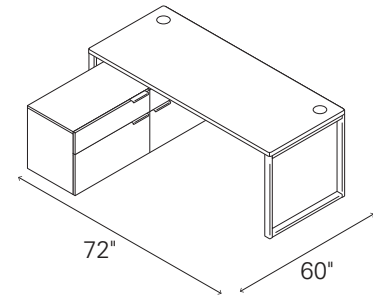

**CONTEMPORARY L-STATION
(NON-HANDED)**

*Worksurface models HLSLR3060W and HLSLR3072W can only be ordered with bundles.