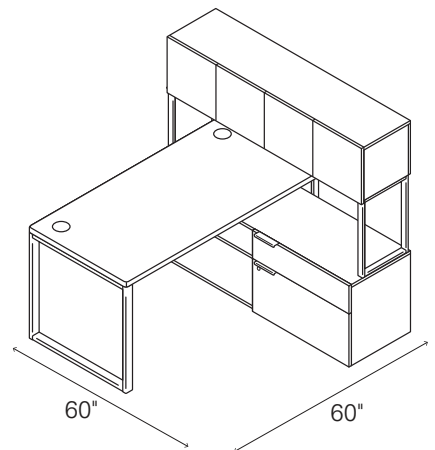

**SMALL FOOTPRINT L-STATION
(RIGHT HANDED, LOW CREDENZA)**

VS6060L3B

Worksurface is Silver Mesh, Low Credenza and Overhead Cabinet are Harvest, O-Leg Supports and grommets are Platinum Metallic.

QTY	DESCRIPTION	MODEL	LIST PRICE	PRICE EXTENSION
1	Rectangle Worksurface with External Support Channel	HLSLR3060W*	$473	$473
2	O-Leg Support for Worksurface	HLSL30280	$352	$704
1	Low Credenza, Left-hand Drawers	HLSL2060LL2	$1,254	$1,254
1	Overhead Cabinet with 4 Doors	HLSL1460D	$1,161	$1,161
1	O-Leg Support for Overhead Cabinet (Pair)	HLSL650S	$472	$472
TOTAL:			$4,064