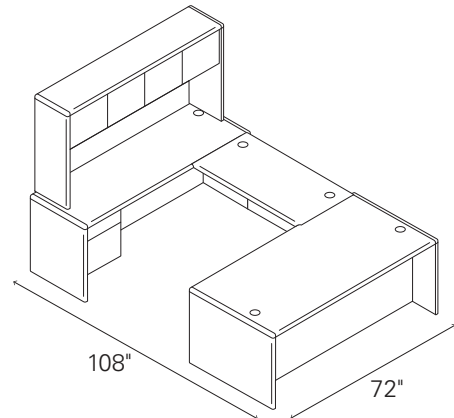

**U-STATION WITH STACK-ON STORAGE
(RIGHT DESK, LEFT CREDENZA)**