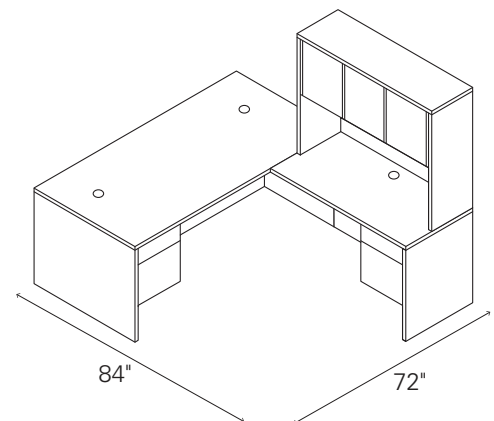

**L-STATION WITH STACK-ON STORAGE
(LEFT DESK/RIGHT RETURN)**

BUNDLES