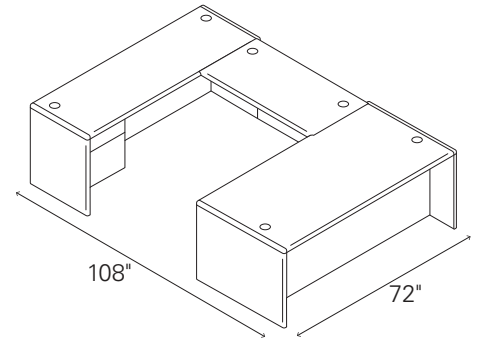

10700 SERIES™ Bundles Typicals

Mahogany
H107UR72108N

QTY	DESCRIPTION	MODEL	LIST PRICE	PRICE EXTENSION
1	Right Pedestal Desk	H10785R	$1,346	$1,346
1	Left Pedestal Credenza	H10746L	$1,181	$1,181
1	Bridge	H10770	$409	$409
TOTAL:			$2,936	

U-STATION (RIGHT DESK, LEFT CREDEZZA)

Mahogany
H107LLH7284N

QTY	DESCRIPTION	MODEL	LIST PRICE	PRICE EXTENSION
1	Left Pedestal Desk	H10786L	$1,346	$1,346
1	Right Return	H10715R	$905	$905
1	Stack-on Storage	H107313	$1,067	$1,067
TOTAL:			$3,318