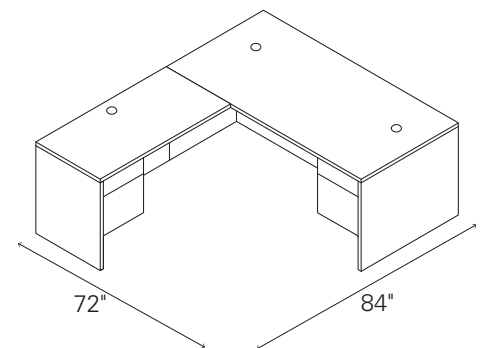

L-STATION (RIGHT DESK/LEFT RETURN)

Mahogany
H105LLH7284N

Harvest
H105LLH7284C

QTY	DESCRIPTION	MODEL	LIST PRICE	PRICE EXTENSION
1	Left Pedestal Desk	H10586L	$1,182	$1,182
1	Right Return	H10515R	$837	$837
1	Stack-on Storage	H105323	$850	$850
TOTAL:			$2,869