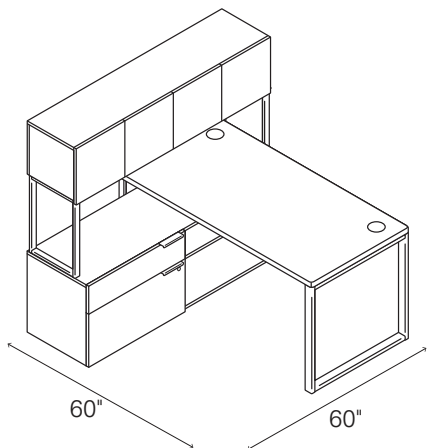

**SMALL FOOTPRINT L-STATION
(LEFT HANDED, LOW CREDENZA)**

*Worksurface model HLSLR3060W can only be ordered with bundles.