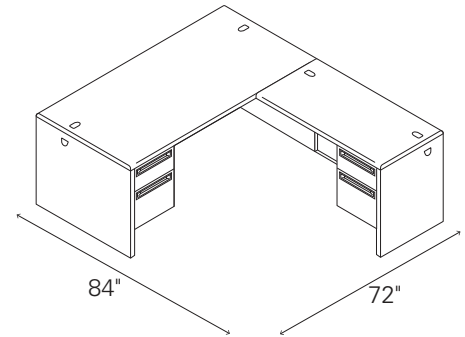

38000 SERIES™ Bundles Typicals

Mahogany/Charcoal
H38LL7284NS

Harvest/Putty
H38LL7284CL

QTY	DESCRIPTION	MODEL	LIST PRICE	PRICE EXTENSION
1	Left Pedestal Desk	H38294L	$1,721	$1,721
1	Right Return	H38215R	$1,041	$1,041
TOTAL:			$2,762	

L-STATION (LEFT DESK/RIGHT RETURN)

Mahogany/Charcoal
H38LR7284NS

Harvest/Putty
H38LR7284CL

QTY	DESCRIPTION	MODEL	LIST PRICE	PRICE EXTENSION
1	Right Pedestal Desk	H38293R	$1,721	$1,721
1	Left Return	H38216L	$1,041	$1,041
TOTAL:			$2,762