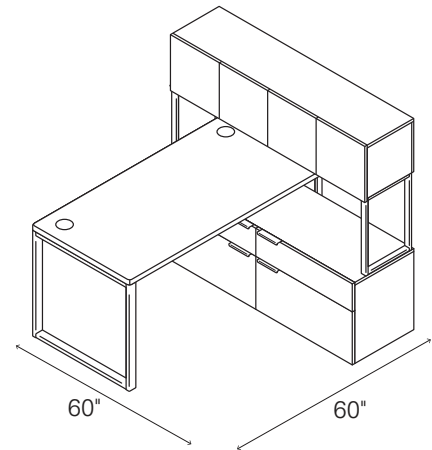

**SMALL FOOTPRINT L-STATION
(NON-HANDED)**

VS6060L6B

Worksurface is Silver Mesh, Low Credenza and Layering Shelf are Harvest, O-Leg Supports and grommets are Platinum Metallic.

QTY	DESCRIPTION	MODEL	LIST PRICE	PRICE EXTENSION
1	Rectangle Worksurface with External Support Channel	HLSLR3060W*	$473	$473
2	O-Leg Support for Worksurface	HLSL3028O	$352	$704
1	Low Credenza, Right-hand Drawers	HLSL2060LR2	$1,254	$1,254
1	Layering Shelf	HLSL1460LS	$364	$364
TOTAL:			$2,795