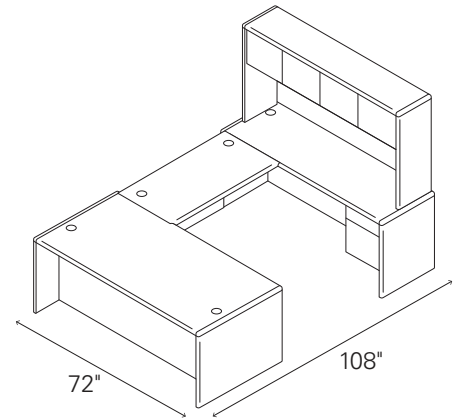

10700 SERIES™ Bundles Typicals

Mahogany
H107ULH72108N

QTY	DESCRIPTION	MODEL	LIST PRICE	PRICE EXTENSION
1	Left Pedestal Desk	H10786L	$1,346	$1,346
1	Right Pedestal Credenza	H10745R	$1,181	$1,181
1	Bridge	H10770	$409	$409
1	Stack-on Storage	H10734	$1,211	$1,211
TOTAL:			$4,147	

**U-STATION WITH STACK-ON STORAGE
(LEFT DESK, RIGHT CREDENZA)**

Mahogany
H107URH72108N

QTY	DESCRIPTION	MODEL	LIST PRICE	PRICE EXTENSION
1	Right Pedestal Desk	H10785R	$1,346	$1,346
1	Left Pedestal Credenza	H10746L	$1,181	$1,181
1	Bridge	H10770	$409	$409
1	Stack-on Storage	H10734	$1,211	$1,211
TOTAL:			$4,147